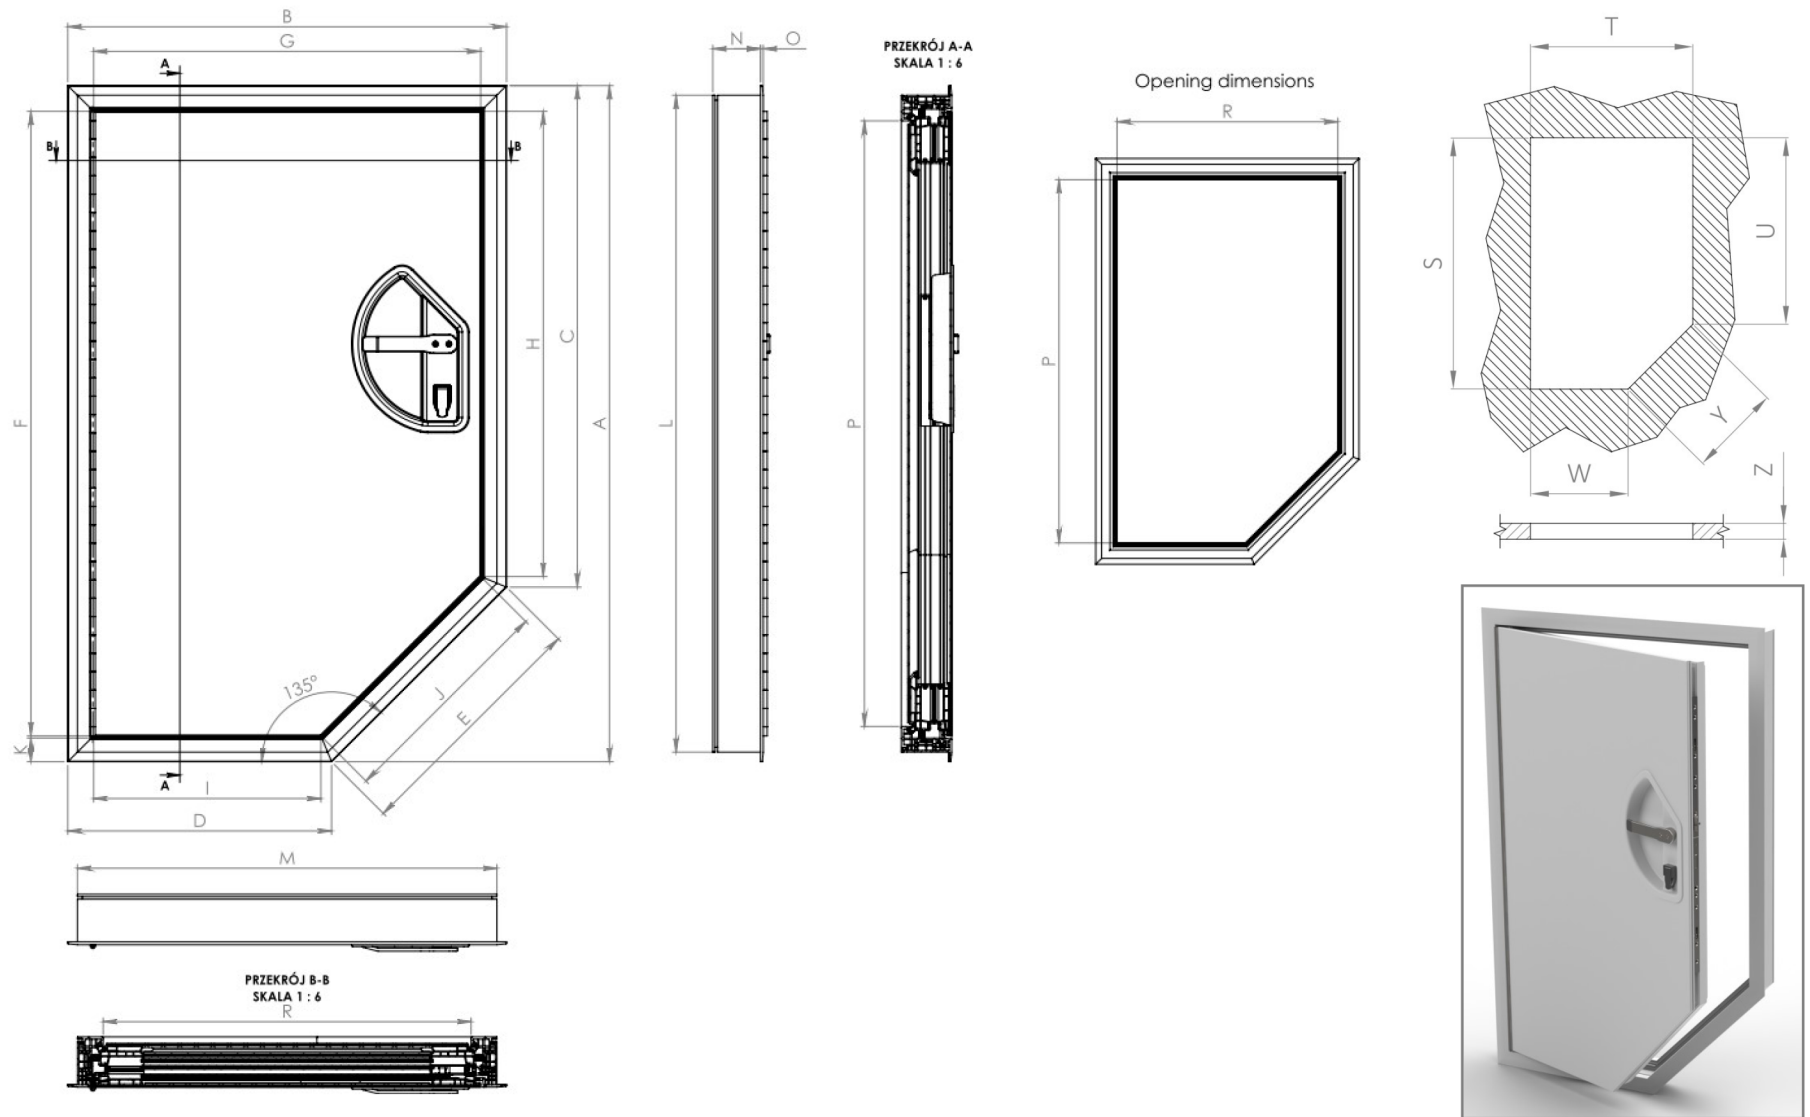

**HATCH WITH BEVEL, VERTICAL (VERSION LEFT + RIGHT)  
THREE-POINT LOCK**

| Model           | Overall dimensions |     |     |     |     | Leaf dimensions |            |     |     |     | Frame dimensions |      |     | Thickness |     | Opening dimensions |     | Cutout dimensions |     |     |     |     |       |
|-----------------|--------------------|-----|-----|-----|-----|-----------------|------------|-----|-----|-----|------------------|------|-----|-----------|-----|--------------------|-----|-------------------|-----|-----|-----|-----|-------|
|                 | A                  | B   | C   | D   | E   | F               | G          | H   | I   | J   | K                | L    | M   | N         | O   | P                  | R   | S                 | T   | U   | W   | Y   | Z     |
| <b>717x1104</b> | 1104               | 717 | 819 | 430 | 403 | <b>1020</b>     | <b>633</b> | 760 | 372 | 368 | 37               | 1073 | 684 | 78        | 3,8 | 989                | 602 | 1078              | 691 | 800 | 413 | 392 | 45-78 |