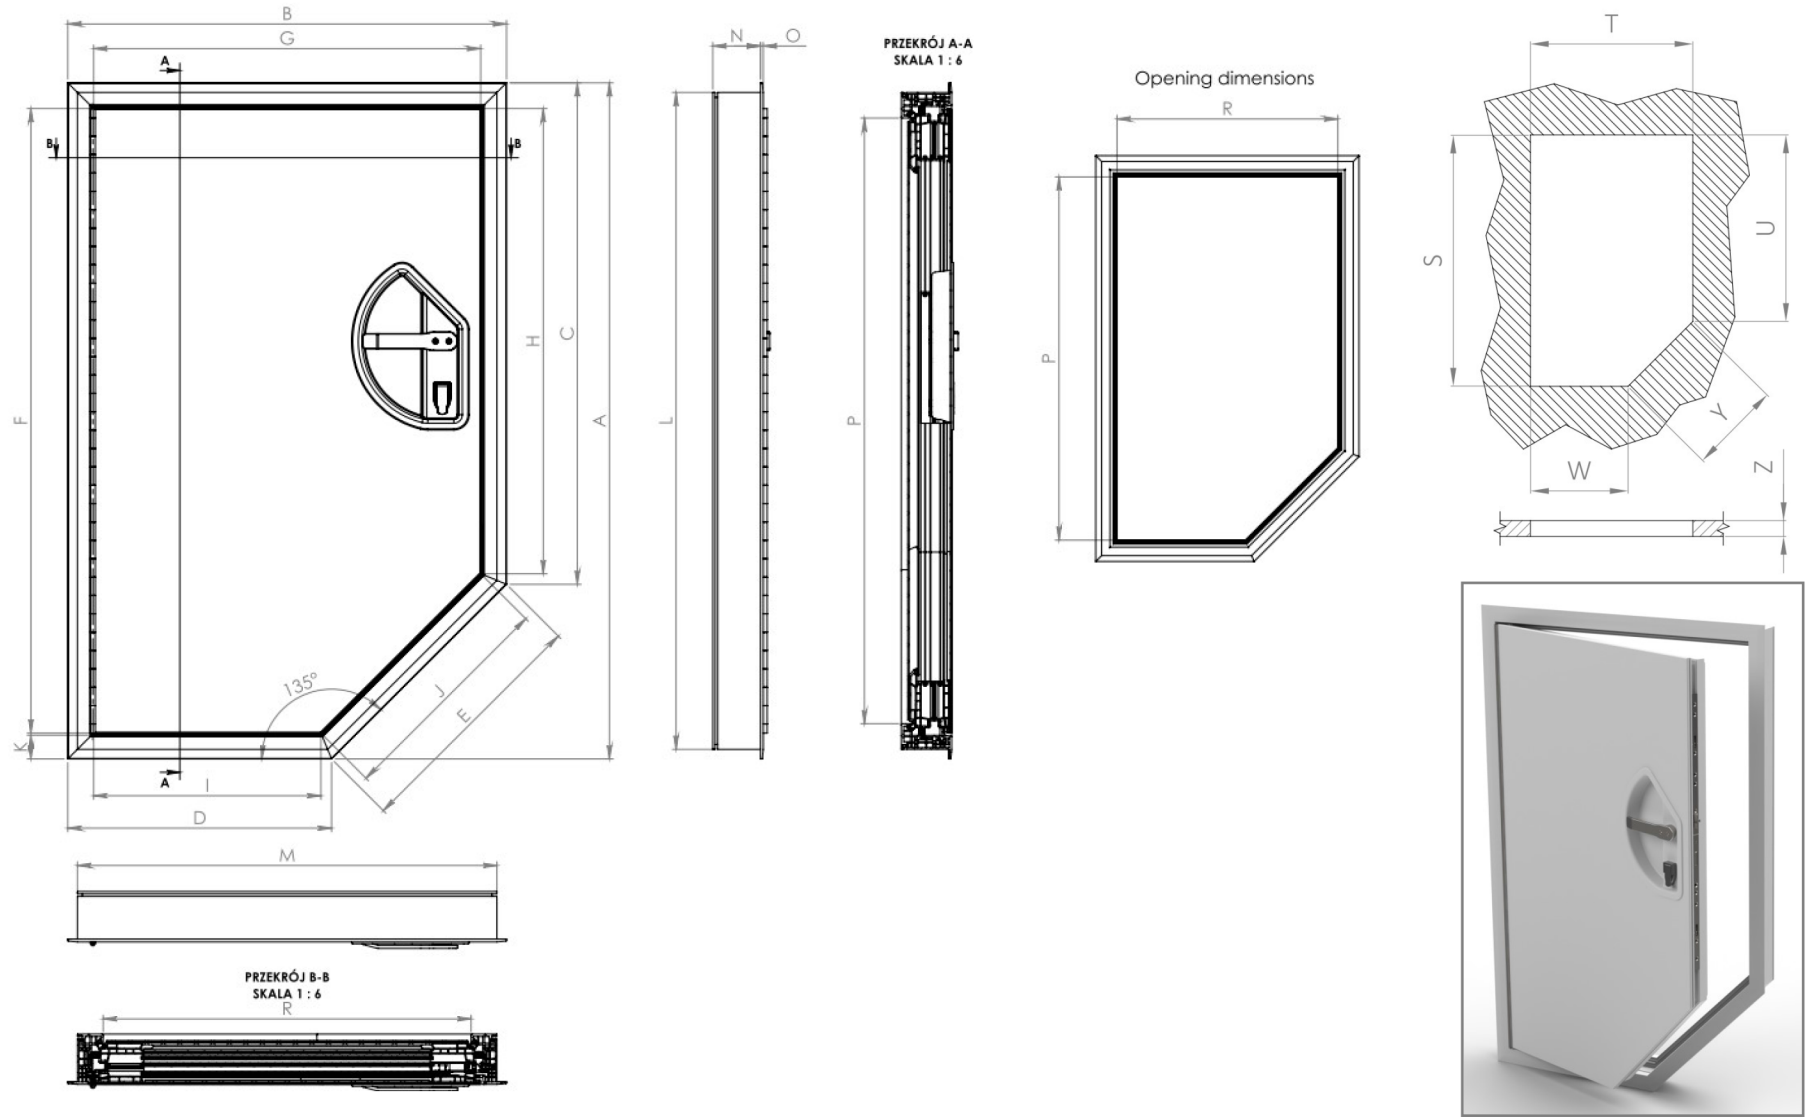

**HATCH WITH BEVEL, VERTICAL (VERSION LEFT + RIGHT)  
THREE-POINT LOCK**

Model	Overall dimensions					Leaf dimensions					Frame dimensions			Thickness		Opening dimensions		Cutout dimensions					
	A	B	C	D	E	F	G	H	I	J	K	L	M	N	O	P	R	S	T	U	W	Y	Z
<b>717x1104</b>	1104	717	819	430	403	<b>1020</b>	<b>633</b>	760	372	368	37	1073	684	78	3,8	989	602	1078	691	800	413	392	50-78