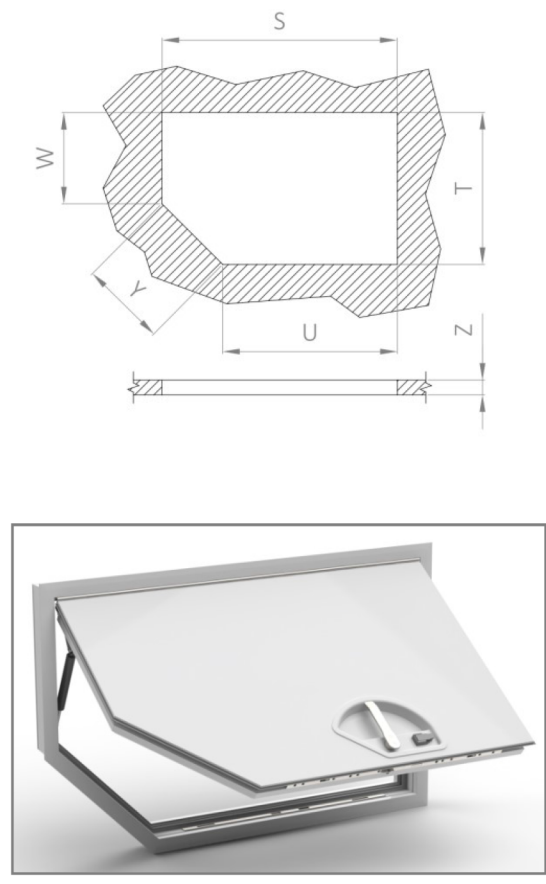

**HATCH WITH BEVEL, HORIZONTAL (VERSION LEFT + RIGHT)  
THREE-POINT LOCK**

Model	Overall dimensions					Leaf dimensions					Frame dimensions			Thickness		Opening dimensions		Cutout dimensions					
	A	B	C	D	E	F	G	H	I	J	K	L	M	N	O	P	R	S	T	U	W	Y	Z
<b>1104x717</b>	1104	717	819	430	403	<b>1020</b>	<b>633</b>	760	372	368	37	1073	684	78	3,8	989	602	1078	691	800	413	392	50-78