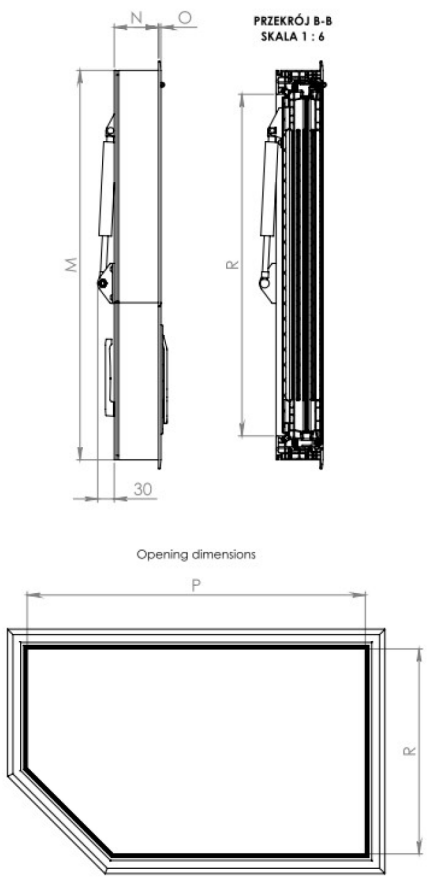

**HATCH WITH BEVEL, HORIZONTAL (VERSION LEFT + RIGHT)  
THREE-POINT LOCK**

Model	Overall dimensions					Leaf dimensions					Frame dimensions			Thickness		Opening dimensions		Cutout dimensions					
	A	B	C	D	E	F	G	H	I	J	K	L	M	N	O	P	R	S	T	U	W	Y	Z
<b>1104x717</b>	1104	717	819	430	403	<b>1020</b>	<b>633</b>	760	372	368	37	1073	684	78	3,8	989	602	1078	691	800	413	392	50-78