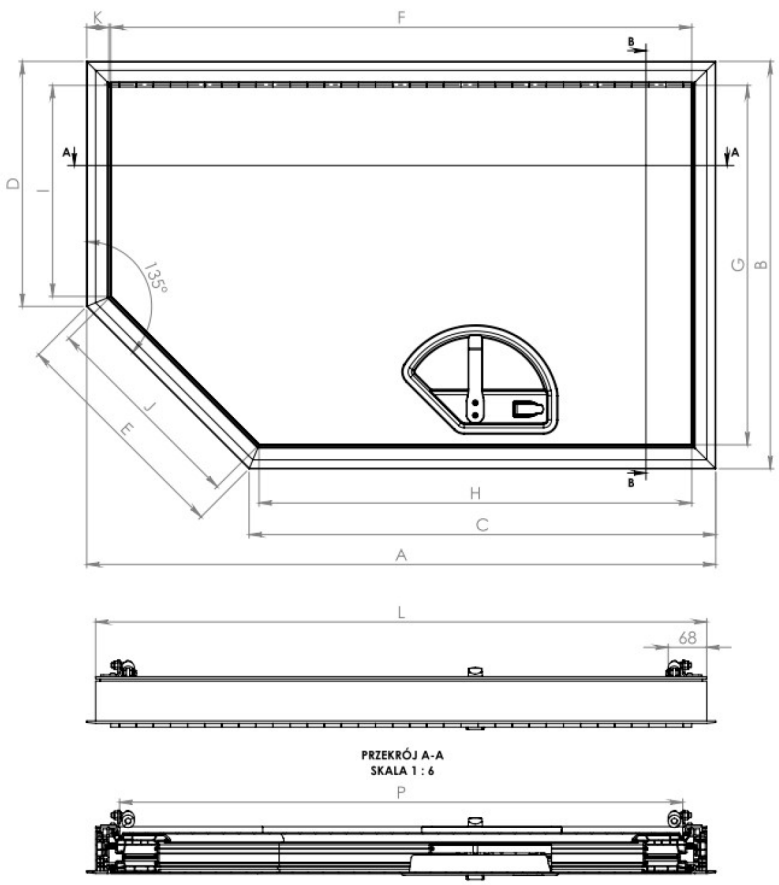

**HATCH WITH BEVEL, HORIZONTAL (VERSION LEFT + RIGHT)  
THREE-POINT LOCK**

Model	Overall dimensions					Leaf dimensions					Frame dimensions			Thickness		Opening dimensions		Cutout dimensions					
	A	B	C	D	E	F	G	H	I	J	K	L	M	N	O	P	R	S	T	U	W	Y	Z
<b>1104x717</b>	1104	717	819	430	403	<b>1020</b>	<b>633</b>	760	372	368	37	1073	684	78	3,8	989	602	1078	691	800	413	392	50-78