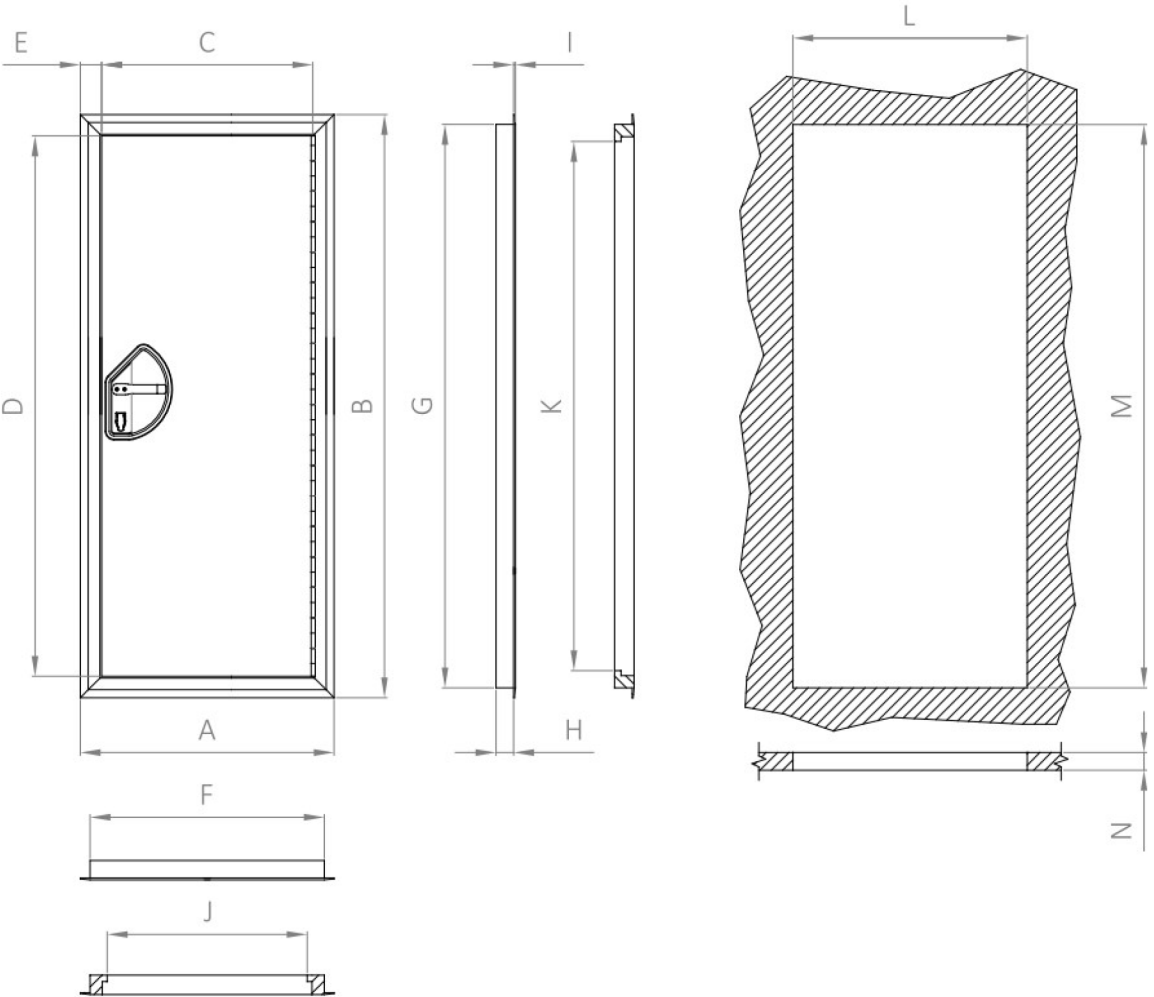

DOORS (VERSION LEFT + RIGHT)

| Model | Overall dimensions | | Leaf dimensions | | Frame dimensions | | | Thickness | | Opening dimensions | | Cutout dimensions | | | Lock type |
|-----------------|--------------------|------|-----------------|-------------|------------------|-----|------|-----------|-----|--------------------|------|-------------------|------|-------|------------------|
| | A | B | C | D | E | F | G | H | I | J | K | L | M | N | |
| 737x1814 | 737 | 1814 | 653 | 1730 | 37 | 706 | 1783 | 78 | 3,8 | 622 | 1699 | 711 | 1788 | 50-78 | Three-point lock |
| 737x1980 | 737 | 1980 | 653 | 1896 | 37 | 706 | 1949 | 78 | 3,8 | 622 | 1865 | 711 | 1954 | 50-78 | Three-point lock |