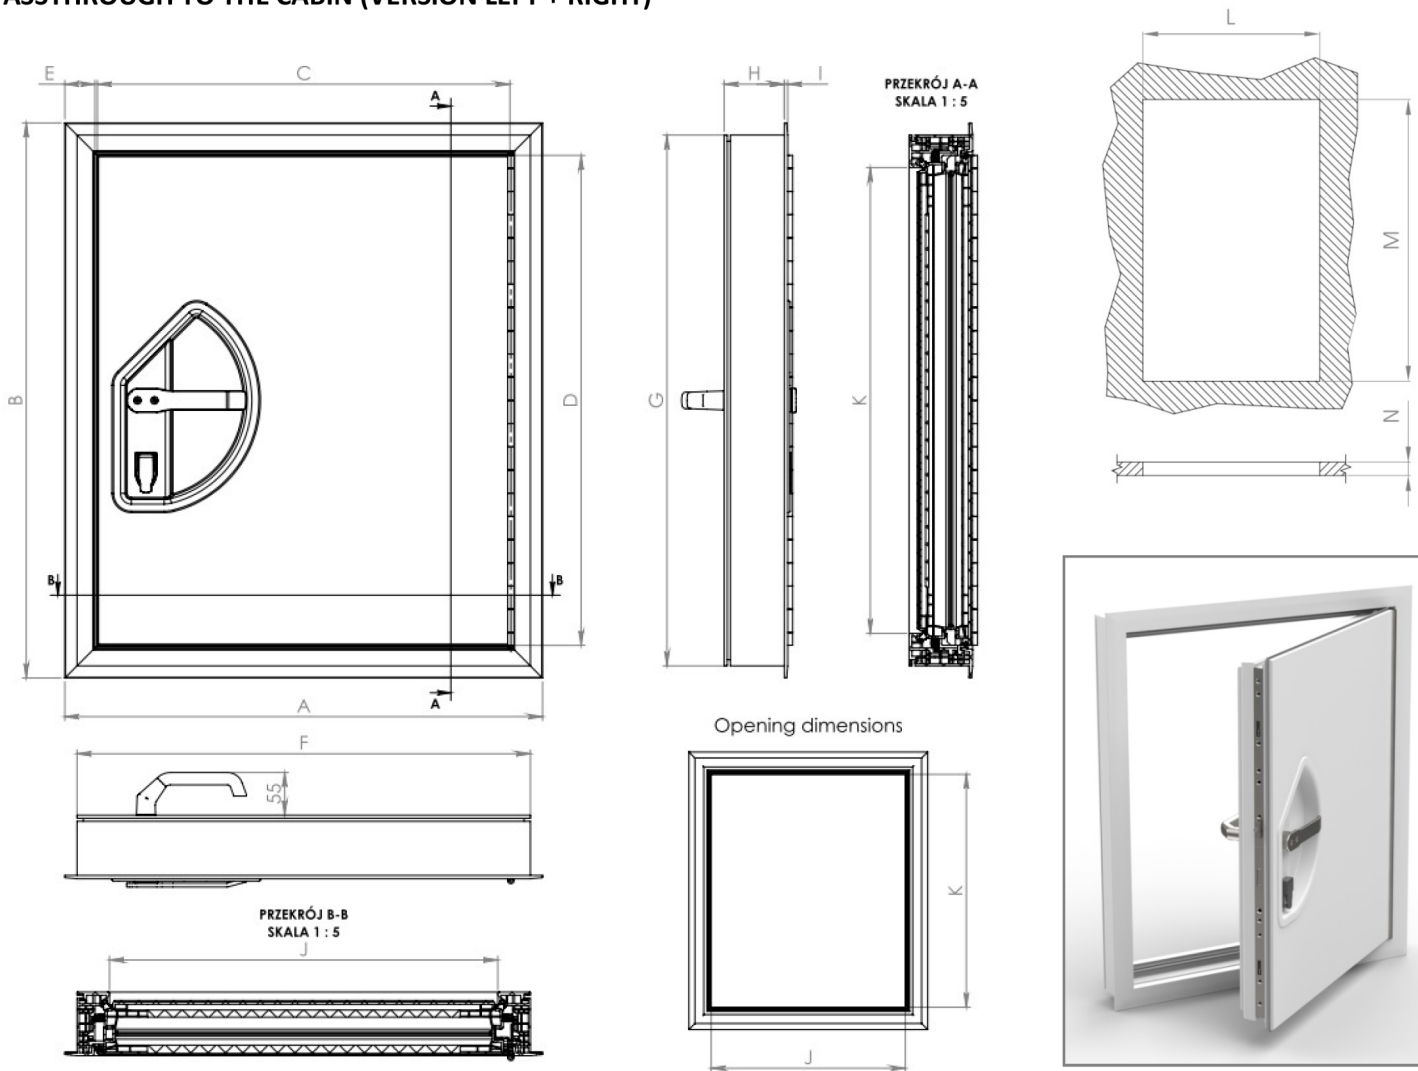

# PASSTHROUGH TO THE CABIN (VERSION LEFT + RIGHT)

Model	Overall dimensions		Leaf dimensions		Frame dimensions			Thickness		Opening dimensions		Cutout dimensions			Lock type
	A	B	C	D	E	F	G	H	I	J	K	L	M	N	
<b>617x717</b>	617	717	<b>533</b>	<b>633</b>	37	586	686	78	3,8	502	602	591	691	50-78	Three-point lock
<b>717x902</b>	717	902	<b>633</b>	<b>818</b>	37	686	871	78	3,8	602	787	691	876	50-78	Three-point lock
<b>717x1104</b>	717	1104	<b>633</b>	<b>1020</b>	37	686	1073	78	3,8	602	989	691	1078	50-78	Three-point lock
<b>717x1276</b>	717	1276	<b>633</b>	<b>1192</b>	37	686	1245	78	3,8	602	1161	691	1250	50-78	Three-point lock